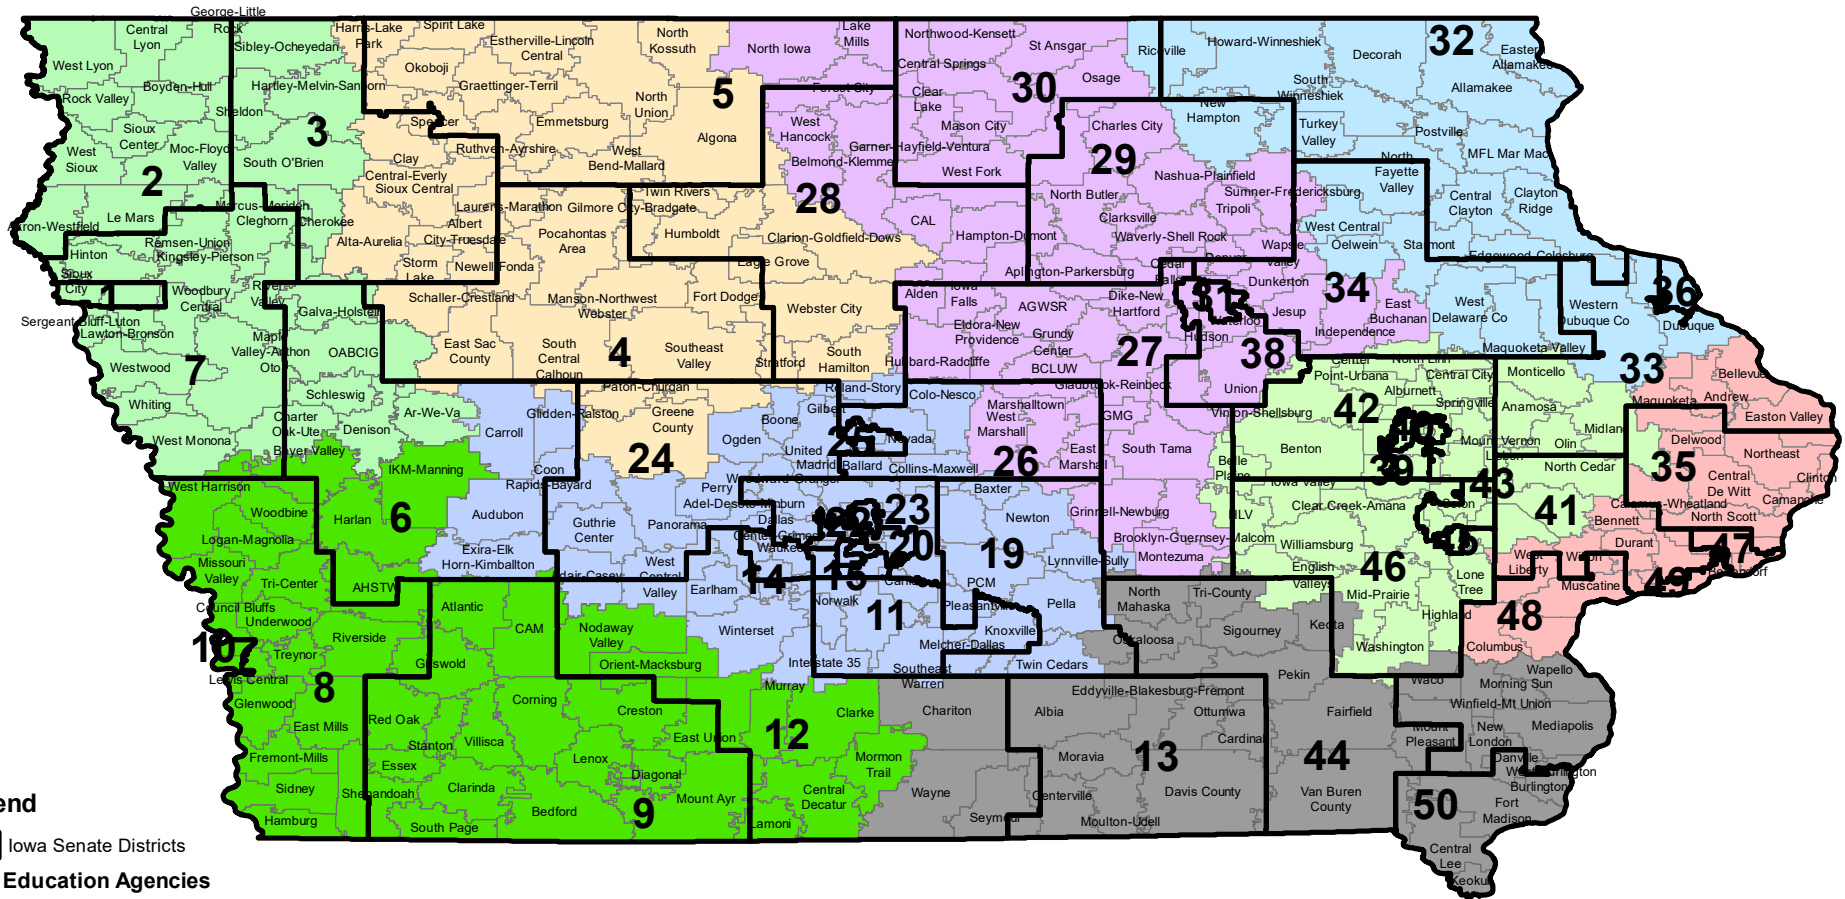

# Iowa Association of School Boards

## Iowa Legislative Senate Districts, Area Education Agencies, and School Districts

### FY 2024

**Legend**

- Iowa Senate Districts
- Area Education Agencies**
  - Keystone AEA
  - Prairie Lakes AEA
  - Central Rivers AEA
  - Mississippi Bend AEA
  - Grant Wood AEA
  - Heartland AEA
  - Northwest AEA
  - Green Hills AEA
  - Great Prairie AEA

Sources:  
Iowa General Assembly - Legislative District Shapefile  
IASB analysis