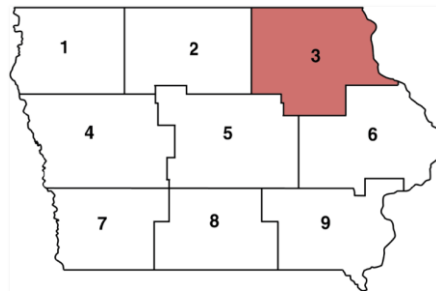

South Winneshiek Community Schools

St. Ansgar Community Schools

Starmont Community Schools

Sumner-Fredericksburg Community Schools

Tripoli Community Schools

Turkey Valley Community Schools

Union Community Schools

Wapsie Community Schools

Waterloo Community Schools

Waverly-Shell Rock Community Schools

West Central Community Schools

Districts = 38

IASB Director District #4

School Districts

Adair-Casey Community Schools
Ar-We-Va Community Schools
Audubon Community Schools
Boyer Valley Community Schools
Carroll Community Schools
Charter Oak-Ute Community Schools
Coon Rapids-Bayard Community Schools
Denison Community Schools
East Sac County Community Schools
Exira-Elk Horn-Kimballton Community Schools
Galva-Holstein Community Schools
Glidden-Ralston Community Schools
Greene County Community Schools
Guthrie Center Community Schools
Harlan Community Schools
IKM-Manning Community Schools
Lawton-Bronson Community Schools
Logan-Magnolia Community Schools
Manson Northwest Webster Community Schools