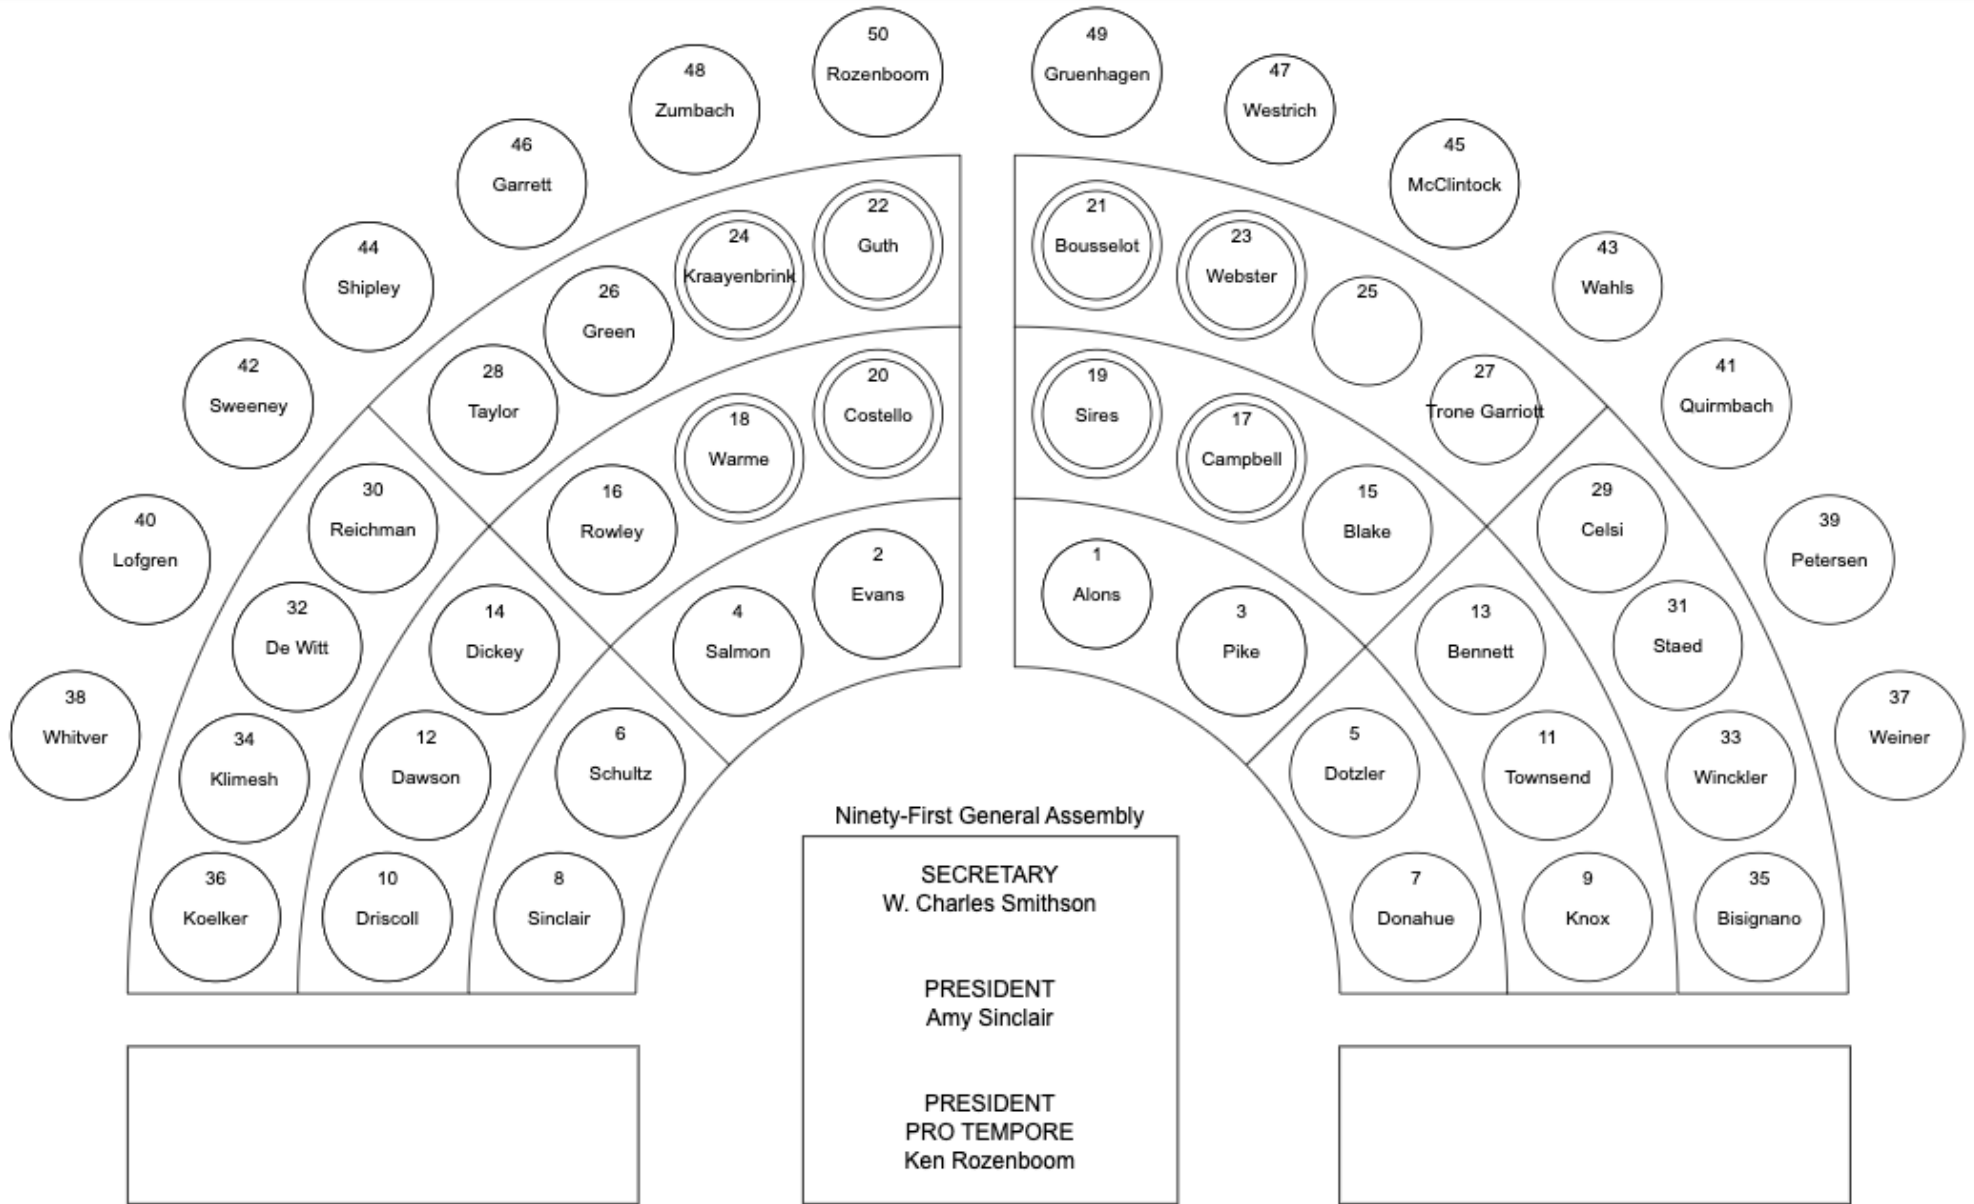

Senate Seating Chart

50
Rozenboom

49
Gruenhagen

48
Zumbach

47
Westrich

46
Garrett

45
McClintock

44
Shipley

7
Donahue

9
Knox

35
Bisignano